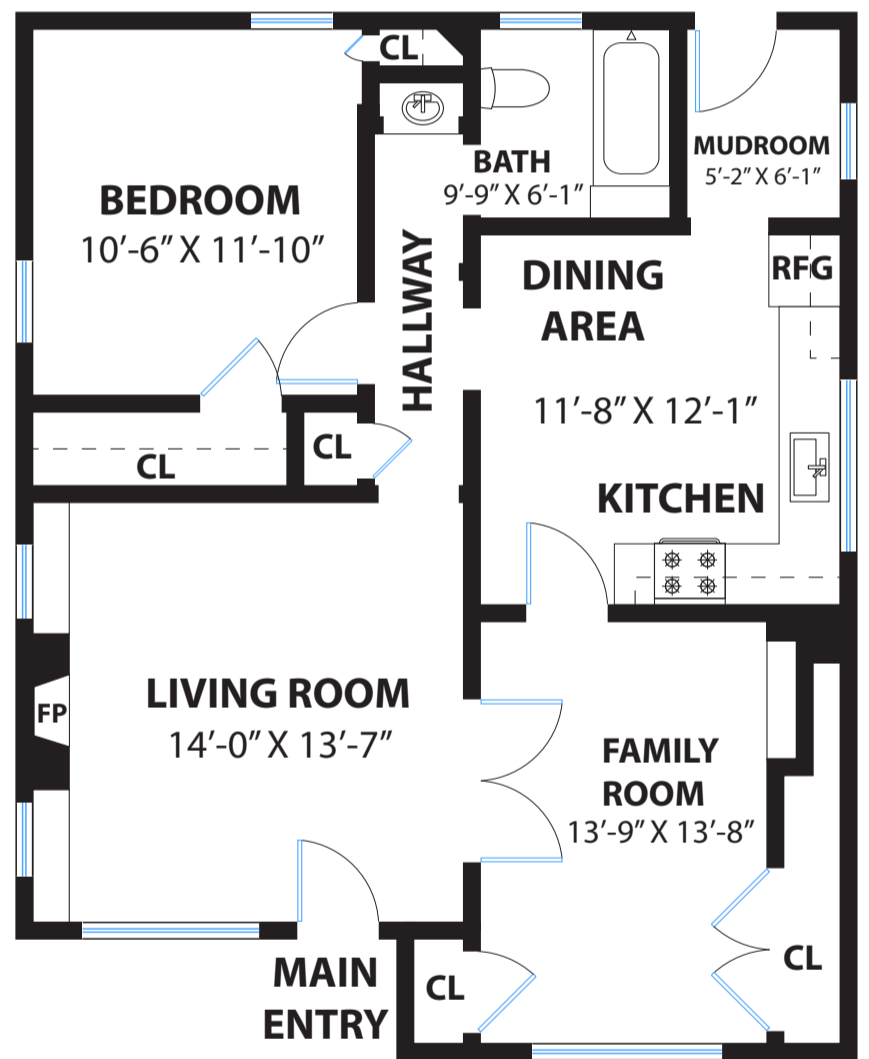

1610 19TH AVENUE

OAKLAND

BASEMENT

MAIN FLOOR